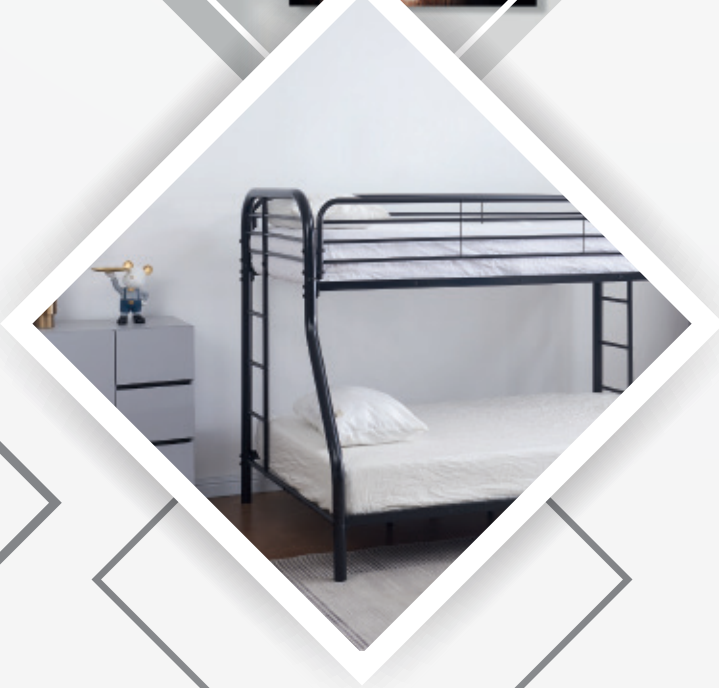

COFFE
GA1454-27
24W x 24H (inch)

DRINKS

GLASSES
WINE
GA1454-28
24W x 24H (inch)

WINE
GA1454-29
24W x 24H (inch)

WHISKEY
TOBACCO
GA1454-30
24W x 24H (inch)

WHISKEY
GA1454-31
24W x 24H (inch)

**BEDROOM FURNITURE
MANUFACTURERS**