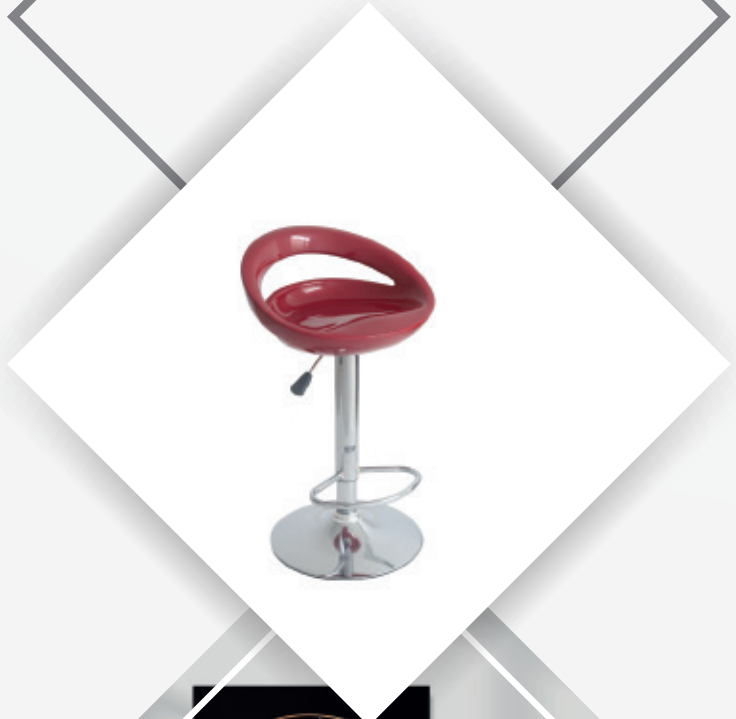

COFFE
GA1454-27
24W x 24H (inch)

DRINKS

GLASSES
WINE
GA1454-28
24W x 24H (inch)

WINE
GA1454-29
24W x 24H (inch)

WHISKEY
TOBACCO
GA1454-30
24W x 24H (inch)

WHISKEY
GA1454-31
24W x 24H (inch)

**BEDROOM FURNITURE
MANUFACTURERS**