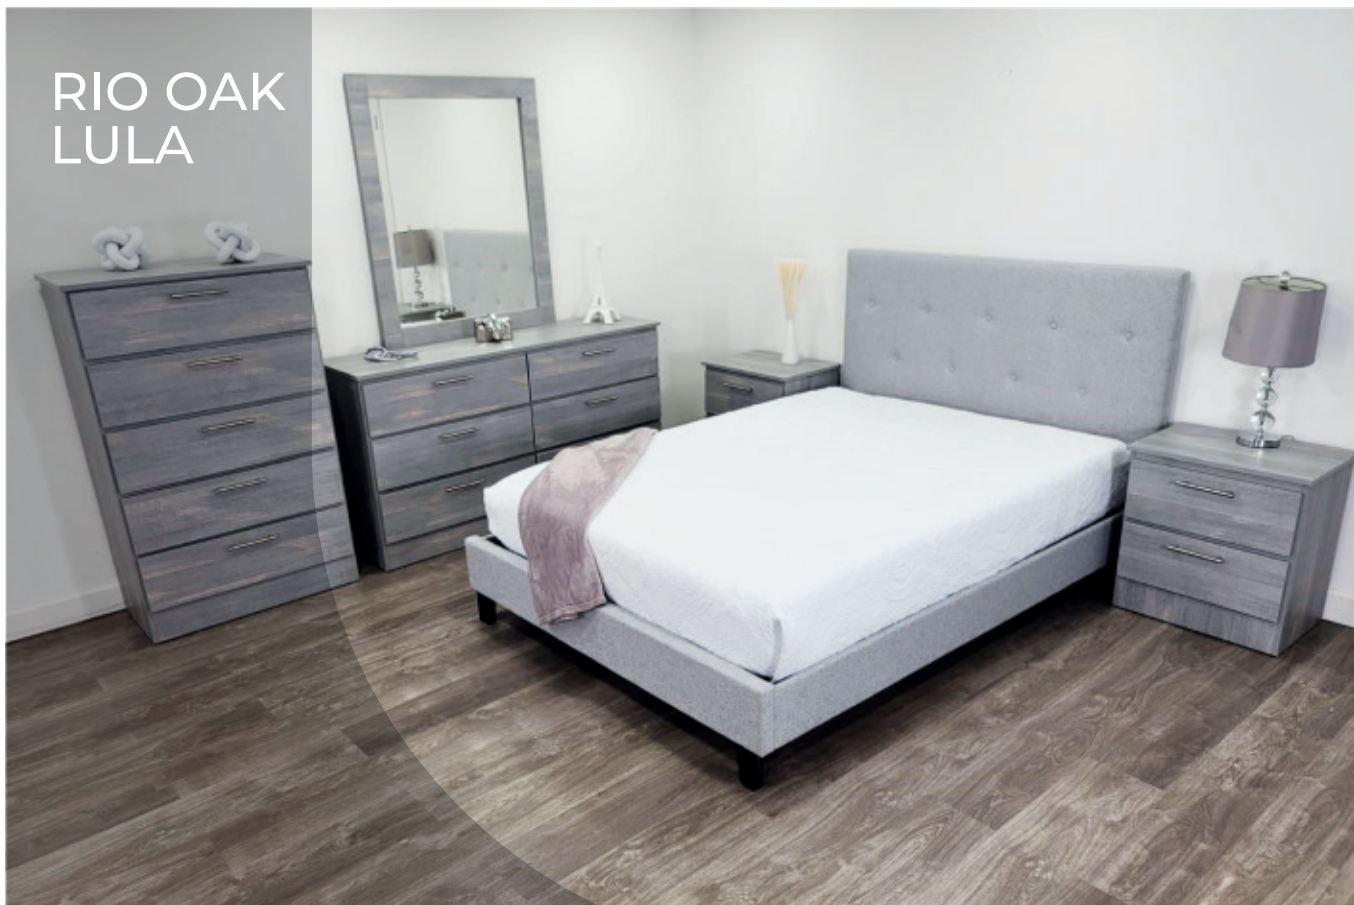

RIO OAK
LULA