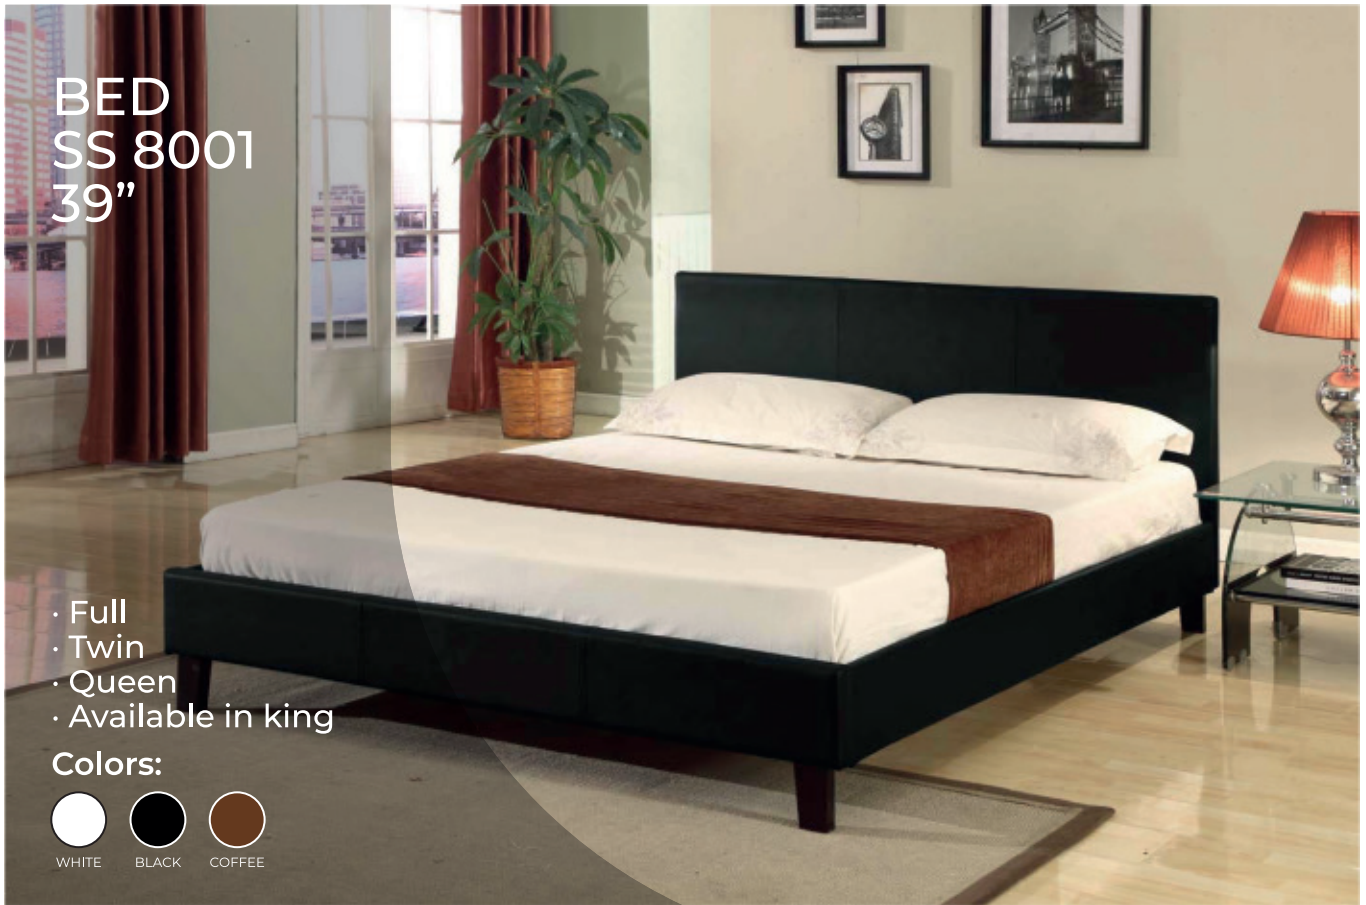

GLOSSY
WHITE

GLOSSY
WHITE
H06 GOLD

MIAMI
CHARCOAL
GLOSSY
WHITE
H06 GOLD

MIAMI
LULA
GLOS
Y
WHITE
H06 GOLD

PROMO
WHITE

RIO
BLACK

BED
SS 8115
65"

- King
- Queen
- Full

Colors:

WHITE

BLACK

BED
SS 8001
39"

- Full
- Twin
- Queen
- Available in king

Colors:

BED
SS 8023
43"

- Full
- Twin
- Queen
- Available in king