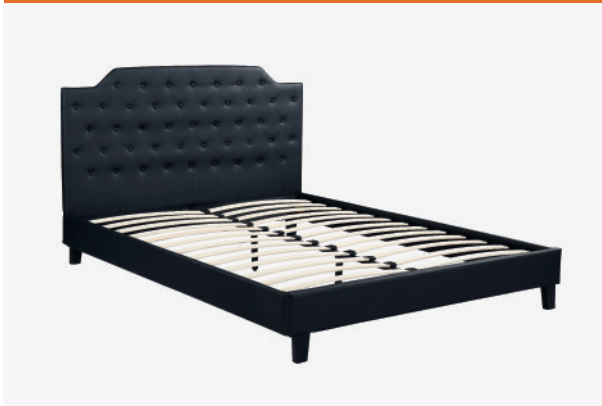

BED SS8624

KING
(Black - white)

HEIGHT

44"

PRICE

220$

QUEEN
(Black - white)

44"

185$

FULL
(Black - white)

44"

175$

Colors:

WHITE BLACK